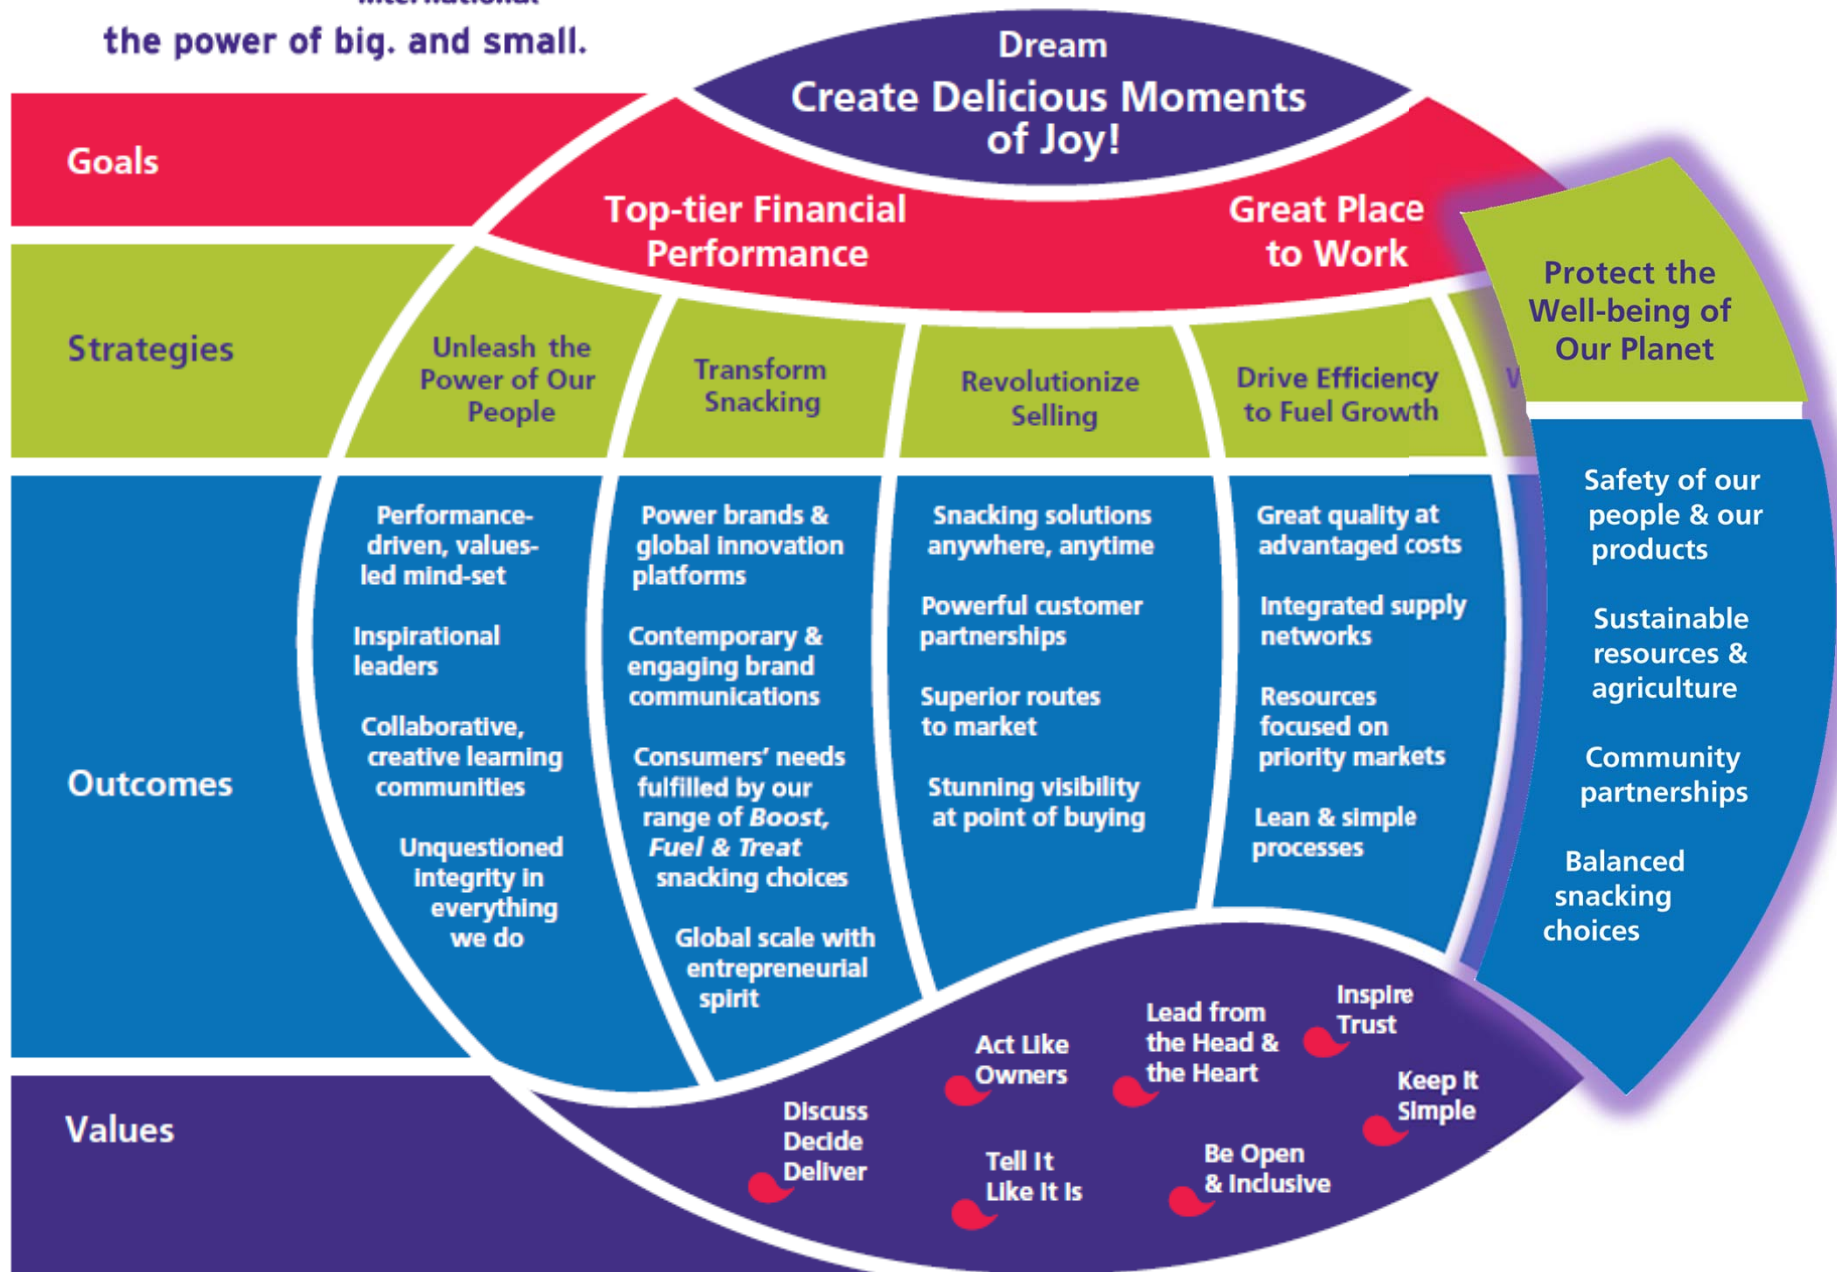

the power of big. and small.

# Cocoa Life approach

The Cocoa Life vision is empowered, thriving cocoa communities as the essential foundation for sustainable cocoa

## Guiding principles

Holistic farmer-centered

Partnership

Sourcing alignment

Measuring, evaluating and reporting on 5 key areas defining thriving communities

FARMING

COMMUNITY

LIVELIHOODS